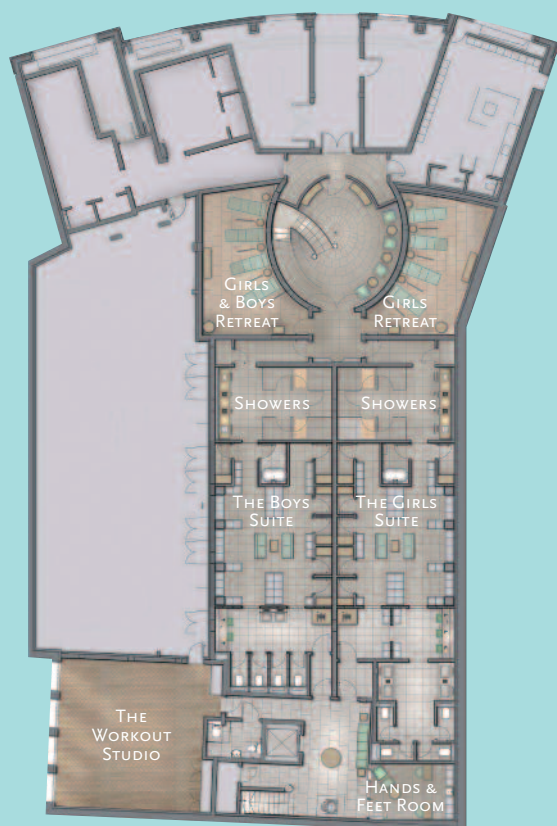

The Herb House

Where it's at

Calm below

On the top

What we've got...

- 22,000 sq ft on 3 floors
- 10 treatment rooms including
 - 1 private double treatment room with steam room and garden
 - 1 Bath House private double treatment room with indoor pool and steam room
 - 8 single treatment rooms
- Caldarium
- Hydropool
- The Mud House - Rasul
- Massive Forest Sauna
- The Steam House
- The Outdoor Steaming Hot Pool
- Indoor swimming pool opening onto garden sun terrace
- Rooftop herbarry with sun deck and meditation areas
- The Workout Studio
- State-of-the-art Technogym
- Extensive treatment list of natural and Ayurvedic therapies.
- Oversized changing suites with private bathrooms
- The Raw Bar offering natural, healthy and garden-grown food and juices (and the odd glass of fizz!)
- Retail area selling Bamford, Voya, NUDE and Tri Dosha products as well as items from Lime Wood