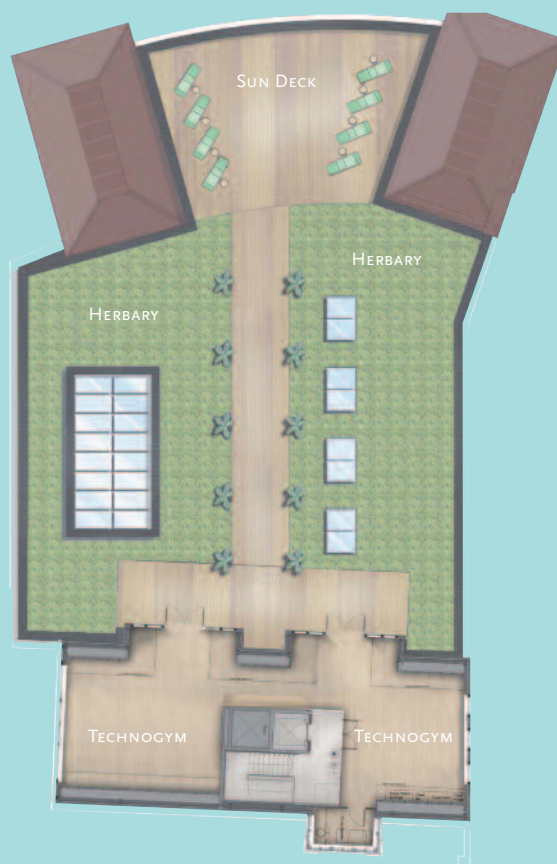

The Herb House

Where it's at

Calm below

On the top

What we've got...

- 22,000 sq ft on 3 floors
- 10 treatment rooms including
 - 1 private double treatment room with steam room and garden
 - 1 Bath House private double treatment room with indoor pool and steam room
 - 8 single treatment rooms
- Caldarium
- Hydropool
- The Mud House - Rasul
- Massive Forest Sauna
- The Steam House
- The Outdoor Steaming Hot Pool
- Indoor swimming pool opening onto garden sun terrace
- Rooftop herbarry with sun deck and meditation areas
- The Workout Studio
- State-of-the-art Technogym
- Extensive treatment list of natural and Ayurvedic therapies.
- Oversized changing suites with private bathrooms
- The Raw Bar offering natural, healthy and garden-grown food and juices (and the odd glass of fizz!)
- Retail area selling Bamford, Voya, NUDE and Tri Dosha products as well as items from Lime Wood