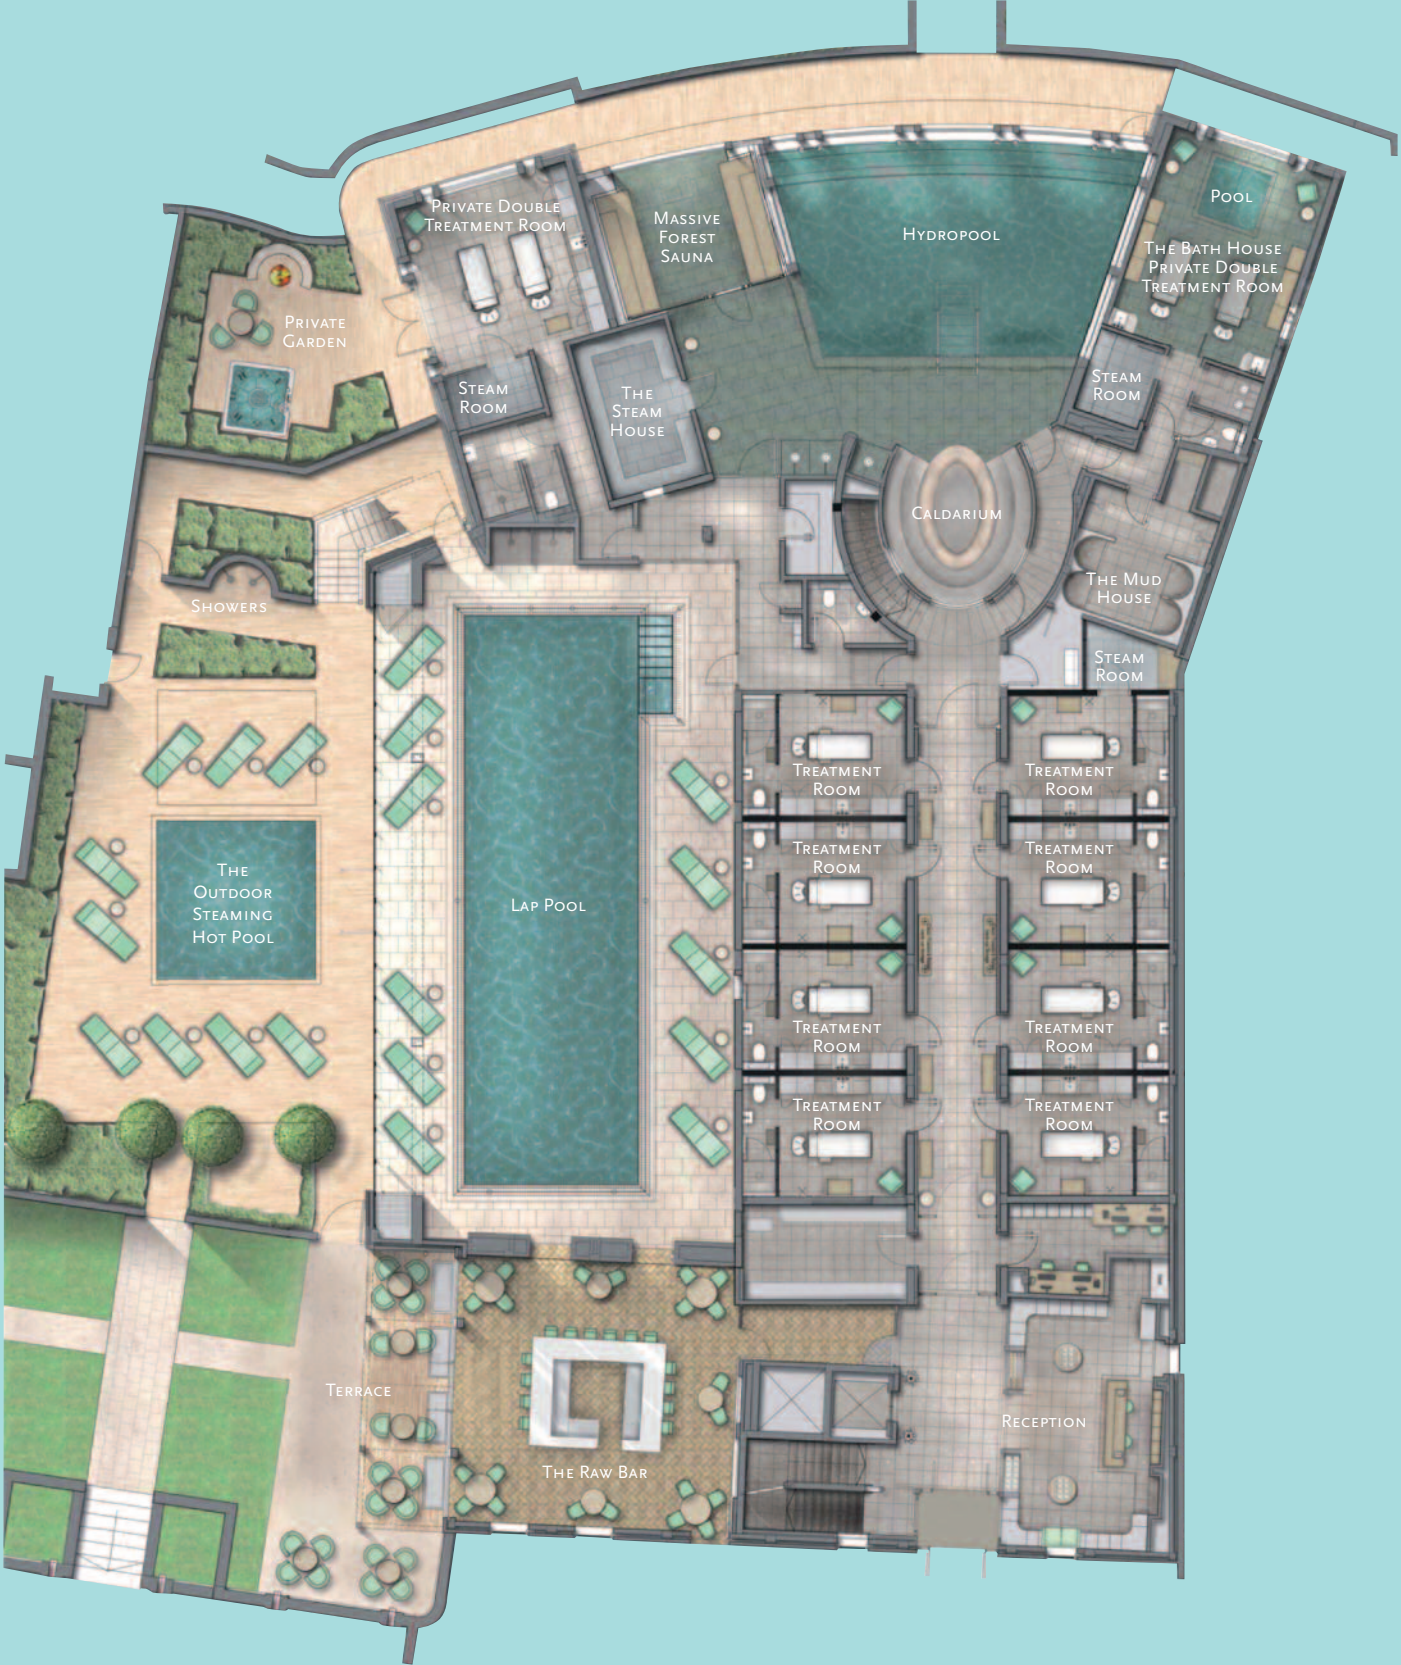

The Herb House

Where it's at

Calm below

On the top

What we've got...

- 22,000 sq ft on 3 floors
- 10 treatment rooms including
 - 1 private double treatment room with steam room and garden
 - 1 Bath House private double treatment room with indoor pool and steam room
 - 8 single treatment rooms
- Caldarium
- Hydropool
- The Mud House - Rasul
- Massive Forest Sauna
- The Steam House
- The Outdoor Steaming Hot Pool
- Indoor swimming pool opening onto garden sun terrace
- Rooftop herbarry with sun deck and meditation areas
- The Workout Studio
- State-of-the-art Technogym
- Extensive treatment list of natural and Ayurvedic therapies.
- Oversized changing suites with private bathrooms
- The Raw Bar offering natural, healthy and garden-grown food and juices (and the odd glass of fizz!)
- Retail area selling Bamford, Voya, NUDE and Tri Dosha products as well as items from Lime Wood